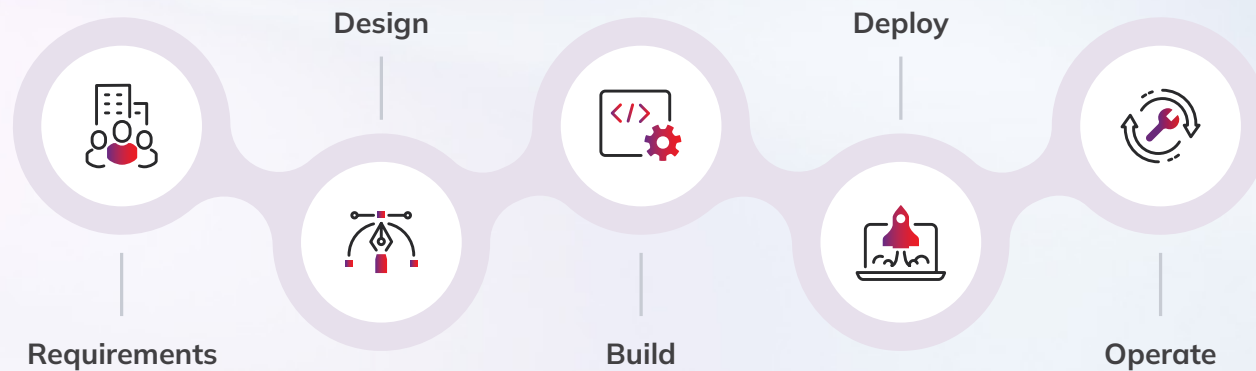

A collaborative process for custom software development

Excellent software engineering is the engine that drives digital business success.

From developing new applications to modernising existing ones, we will work with your experts to engineer excellent user experiences and reimagine how your organisation operates.

Key benefits of custom software development with NashTech

NashTech is UK-headquartered, with highly experienced, motivated and qualified teams of software developers based offshore in key locations globally.

We offer our own distinctive engagement and delivery model that is versatile, adaptive and highly collaborative so that we can take you from vision to value fast at every scale of build and with exceptional quality assured:

Streamline workflows, automate repetitive tasks and eliminate inefficiencies.

Go to market faster using our suite of methodologies and accelerators.

Create new revenue streams and support business expansion with custom-built differentiated software.

Design with your teams, end users and clients in mind to create intuitive interfaces, embrace personalisation and deliver a better overall experience.

Your trusted customised software development partner

With expertise in software engineering, quality assurance, API integration, artificial intelligence (AI), cloud architecture, data management and analytics, our team ensures your software is innovative, reliable and strategically aligned with your objectives.

- **Flexible and scalable resourcing models.** Meet your strategic and technology goals efficiently and drive revenue and profitability.
- **Project delivery that balances innovation and risk.** Solve your toughest challenges through collaborative relationships and processes.
- **AI ready for substantial productivity gains.** Full AI options for the software development lifecycle (SDLC).
- **Exceptional quality assured.** We measure and continuously improve in terms of the overall quality accreditations we hold, the quality management system we deploy and at a detailed level within the SDLC.

[Contact us](#)